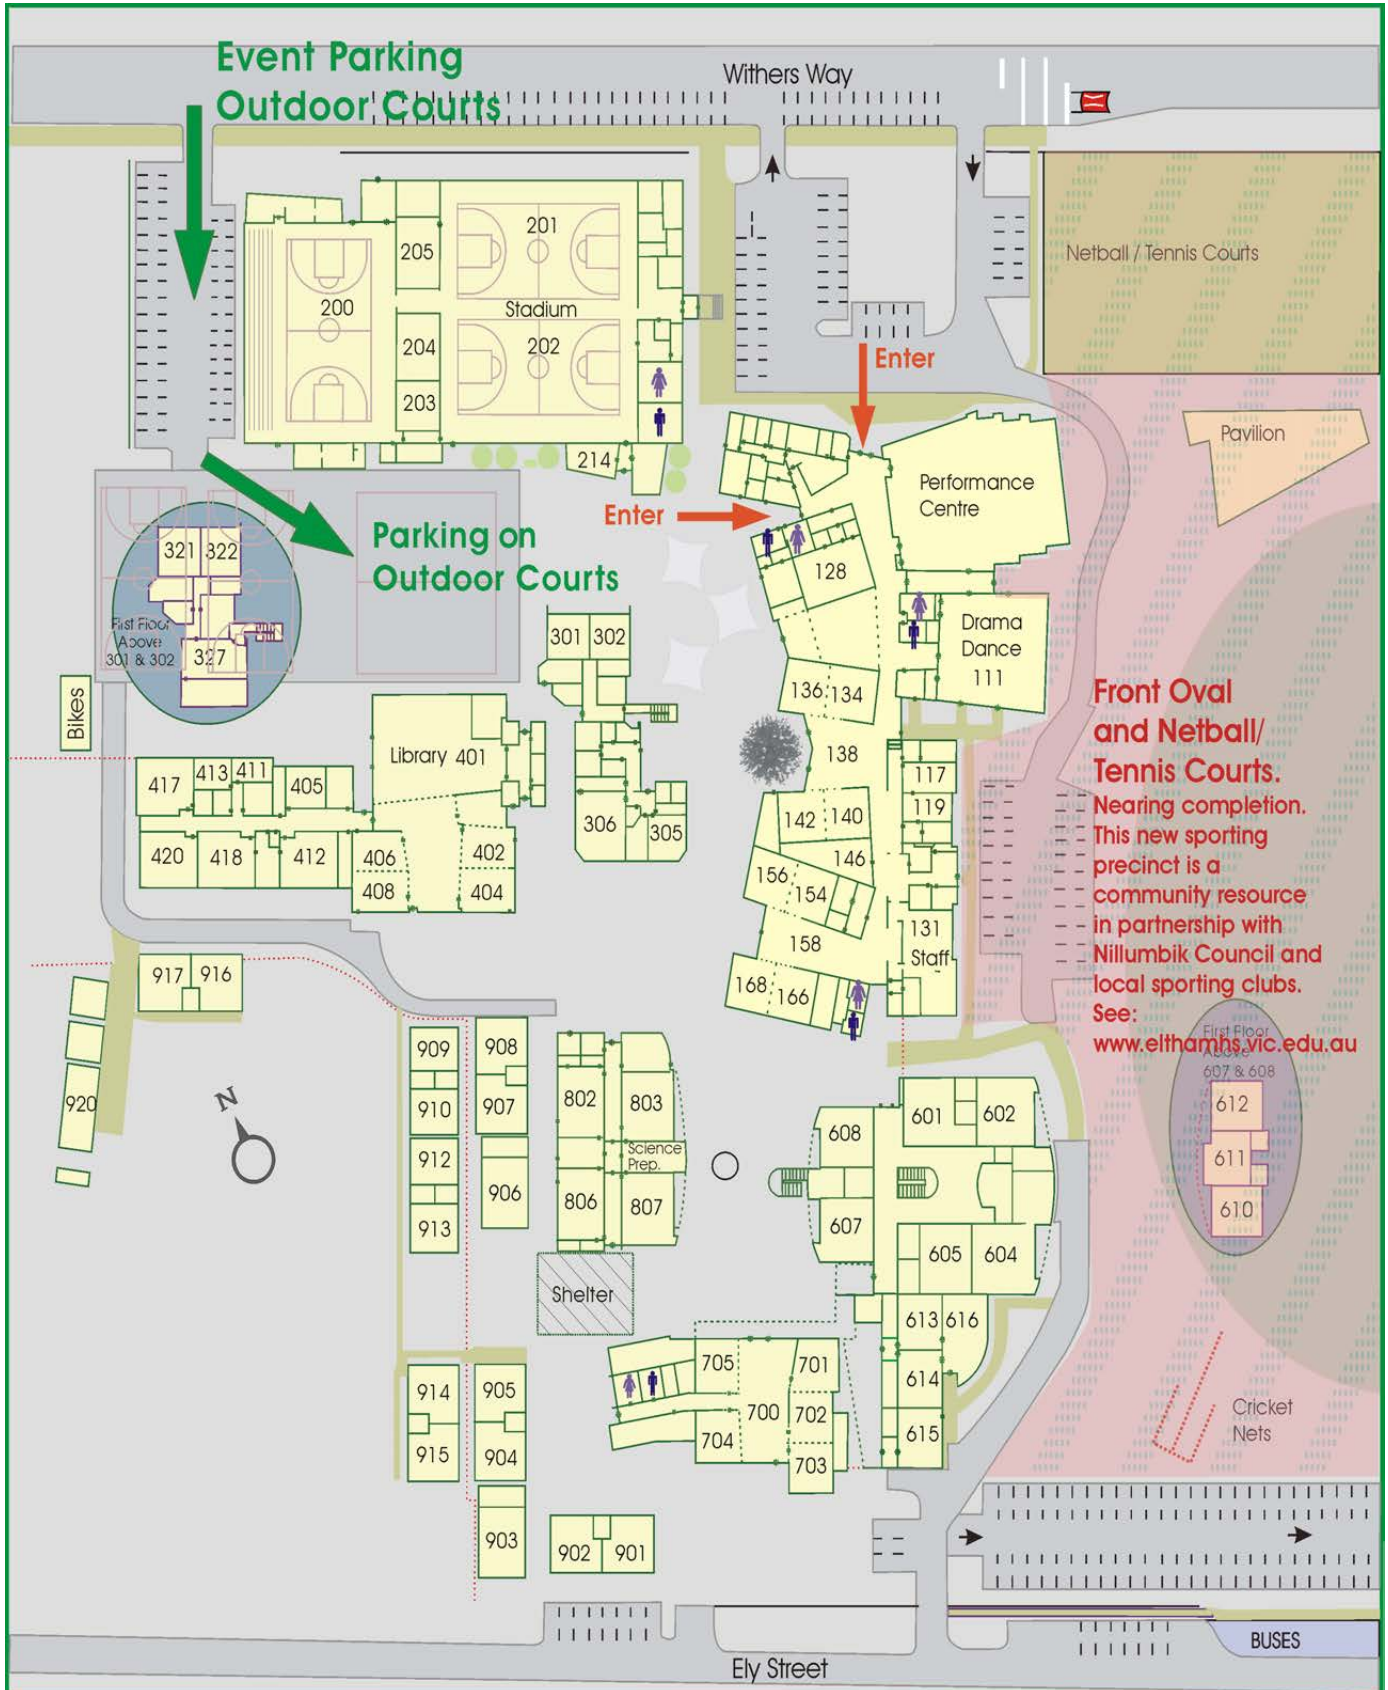

Eltham High School Locality Map

Front Oval and Netball/Tennis Courts.
Nearing completion. This new sporting precinct is a community resource in partnership with Nillumbik Council and local sporting clubs. See: www.elthamhs.vic.edu.au